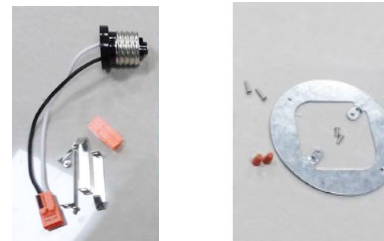

**DIMENSIONS:**

H 5" x W 5" x D 2"

DLS4-27K DLS4-30K  
DLS4-41K DLS4-50K

Recessed Mounting Surface Mounting

**LED Disc Downlight 4"**

Universal surface mount  
Fits most J-boxes & 5"/6" recessed housings  
New direct A/C technology does not require an LED driver,  
contributes to longer life and generates less heat.  
Rated for wet location.  
Saves up to \$452.22

**ELECTRICAL SPECIFI-**

- Working voltage: 120V AC
- Watts: 9W
- CRI: 90
- Power factor: 90% +

**LIGHTING SPECIFICA-**

- Fully dimmable
- Lumens: 600
- Beam angle: 120°
- LED: Epistar —35,000 hour design life
- Lens: Translucent acrylic
- Color temperature: 2700K and 3000K

**HOUSING**

- Finish: White powder coat
- Housing: Spun aluminum
- Trim ring: Integrated spun aluminum white powder coat finish
- Gasket: Neoprene foam gasket
- Suitable for damp locations
- Maximum ambient 4°C (104°F)