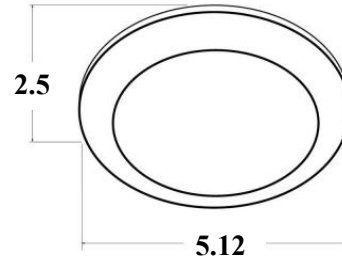

**DIMENSIONS:**

H 5" x W 5" x D 2"

DLS4-27K DLS4-30K  
DLS4-41K DLS4-50K

Recessed Mounting Surface Mounting

**LED Disc Downlight 4"**

Universal surface mount  
Fits most J-boxes & 5"/6" recessed housings  
New direct A/C technology does not require an LED driver,  
contributes to longer life and generates less heat.  
Rated for wet location.  
Saves up to \$452.22

**ELECTRICAL SPECIFI-**

- Working voltage: 120V AC
- Watts: 9W
- CRI: 90
- Power factor: 90% +

**LIGHTING SPECIFICA-**

- Fully dimmable
- Lumens: 600
- Beam angle: 120°
- LED: Epistar —35,000 hour design life
- Lens: Translucent acrylic
- Color temperature: 2700K and 3000K